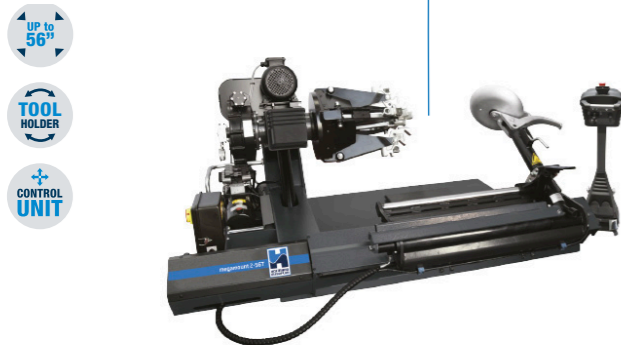

DÆKMASKINER

DÆKMASKINER

AFBALANCERINGSMASKINER

MEGAMOUNT 87
CAR

- UP to 30"
- BEAD BREAKER UP TO 17"
- MOTO INVERTER
- PEDAL

MEGAMOUNT REBEL
CAR

- DYNAMIC LEVER LESS
- UP to 30"
- BEAD BREAKING DISCS
- BEAD PUSHING ARM

MEGAMOUNT 2-30T
TRUCKS

- UP to 30"
- TOOL HOLDER
- CONTROL UNIT

MEGAMOUNT T46
TRUCKS

- UP to 56"
- TOOL HOLDER
- CONTROL UNIT

MEGAMOUNT 2-56T
TRUCKS

- UP to 56"
- TOOL HOLDER
- CONTROL UNIT

MEGAMOUNT 2-60T
TRUCKS

- UP to 60"
- TOOL IN LINE
- CONTROL UNIT

MEGASPIN 220
CAR

- AUTOMATIC GAUGE
- VIRTUAL SONAR
- DIGITAL Display
- MANUAL LOCKING

MEGASPIN 420P
CAR

- LASER POINT LOCKMACH BY CHOPRA
- AUTO SENSE
- AUTOMATIC GAUGE
- OWB ONE WEIGHT BALANCING
- MEGA CLAMP
- AUTOMATIC APPROACH

MEGASPIN 220V
CAR

- AUTOMATIC GAUGE
- VIRTUAL SONAR
- LASER line
- Display VIDEO
- MEGA CLAMP
- AUTOMATIC APPROACH

MEGASPIN 820P
CAR

- LASER POINT ACCURACY BY CHOPRA
- AUTO SENSE
- AUTOMATIC GAUGE
- AVS SONAR
- HUBMATCH
- OWB ONE WEIGHT BALANCING
- MEGA CLAMP
- AUTOMATIC APPROACH