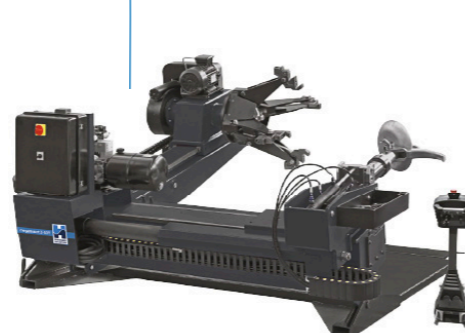

DÆKMASKINER

DÆKMASKINER

AFBALANCERINGSMASKINER

MEGAMOUNT 87
CAR

- UP to 30"
- BEAD BREAKER UP TO 17"
- MOTO INVERTER
- PEDAL

MEGAMOUNT REBEL
CAR

- DYNAMIC LEVER LESS
- UP to 30"
- BEAD BREAKING DISCS
- BEAD PUSHING ARM

MEGAMOUNT 2-30T
TRUCKS

- UP to 30"
- TOOL HOLDER
- CONTROL UNIT

MEGAMOUNT T46
TRUCKS

- UP to 56"
- TOOL HOLDER
- CONTROL UNIT

MEGAMOUNT 2-56T
TRUCKS

- UP to 56"
- TOOL HOLDER
- CONTROL UNIT

MEGAMOUNT 2-60T
TRUCKS

- UP to 60"
- TOOL IN LINE
- CONTROL UNIT

MEGASPIN 220
CAR

- AUTOMATIC GAUGE
- VIRTUAL SONAR
- DIGITAL Display
- MANUAL LOCKING

MEGASPIN 420P
CAR

- LASER POINT LOCKMACH BY CHOPRA
- AUTO SENSE
- AUTOMATIC GAUGE
- OWB ONE WEIGHT BALANCING
- MEGA CLAMP
- AUTOMATIC APPROACH

MEGASPIN 220V
CAR

- AUTOMATIC GAUGE
- VIRTUAL SONAR
- LASER line
- Display VIDEO
- MEGA CLAMP
- AUTOMATIC APPROACH

MEGASPIN 820P
CAR

- LASER POINT ACCURACY BY CHOPRA
- AUTO SENSE
- AUTOMATIC GAUGE
- AVS SONAR
- HUBMATCH
- OWB ONE WEIGHT BALANCING
- MEGA CLAMP
- AUTOMATIC APPROACH